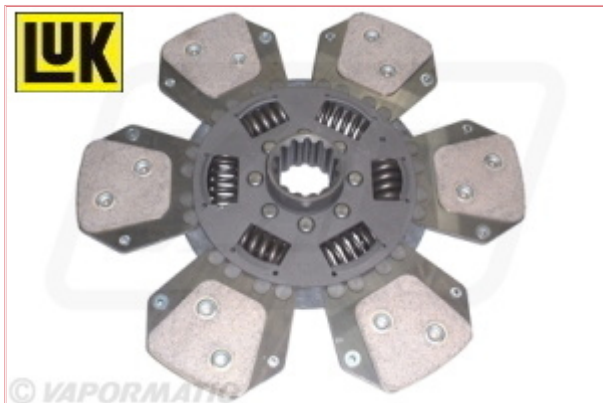

VPG2691 Clutch Plate 328026110

Part No: VPG2691

Price: £332.44 (exc VAT) | £398.93 (inc VAT)

Specifications

VPG2691 Clutch Plate 328026110

Dual 280/280 LuK

Manufacture type LuK

Material type Cerametallic

Plate size 280 mm

Number of splines 14

Shaft size 40mm

Basic version Torsion damper plate

Spline ID 35 mm

Spline OD 40 mm