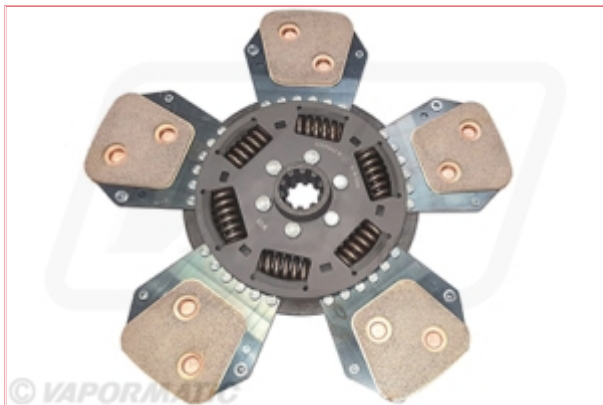

## VPG2958 - Clutch Plate 5 Paddle

**Part No:** VPG2958

**Price:** £275.66 (exc VAT) | £330.79 (inc VAT)

### Specifications

VPG2958 - Clutch Plate 5 Paddle

Material type: Cerametallic

Plate size: 327mm

Number of splines: 10

Shaft size: 1" 1/4

Basic version: Torsion damper plate