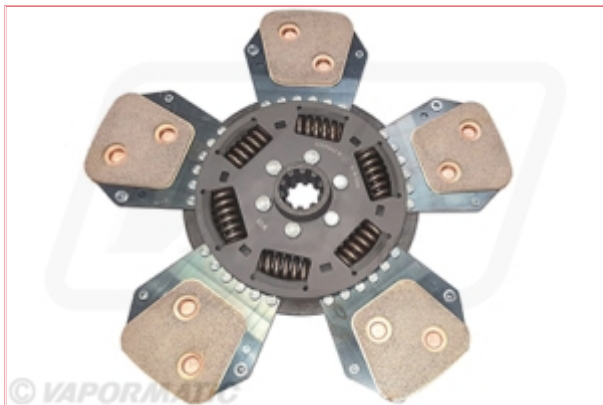

VPG2958 - Clutch Plate 5 Paddle

Part No: VPG2958

Price: £275.66 (exc VAT) | £330.79 (inc VAT)

Specifications

VPG2958 - Clutch Plate 5 Paddle

Material type: Cerametallic

Plate size: 327mm

Number of splines: 10

Shaft size: 1" 1/4

Basic version: Torsion damper plate