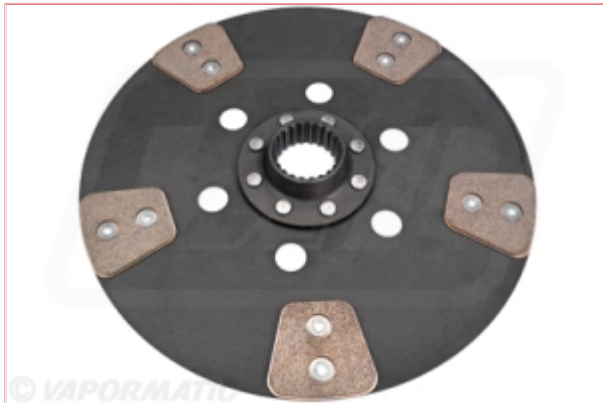

VPG2999 - PTO Drive Plate

Part No: VPG2999

Price: £107.33 (exc VAT) | £128.80 (inc VAT)

Specifications

VPG2999 - PTO Drive Plate

Material type: Cerametallic

Plate size: 310mm

Number of splines: 22

Basic version: Rigid plate

Spline ID: 41mm

Spline OD: 45mm