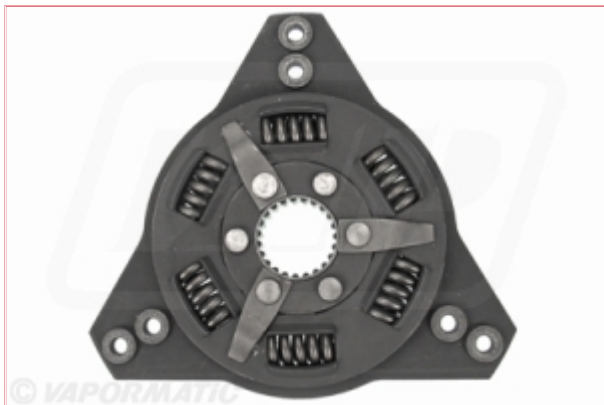

## VPG3062 - Clutch plate

**Part No:** VPG3062

**Price:** £117.10 (exc VAT) | £140.52 (inc VAT)

### Specifications

VPG3062 - Clutch plate

Size: 236mm

Spline ID: 16/32"

Spline QTY: 23