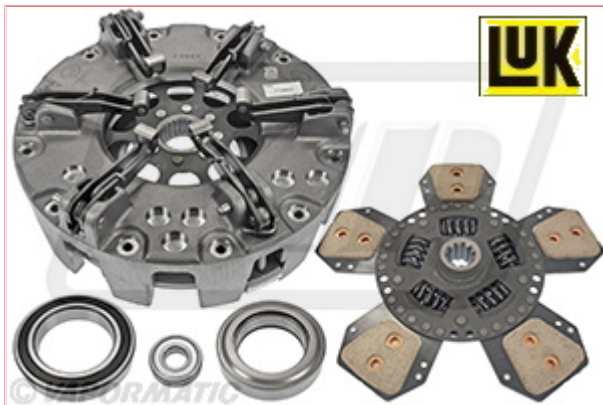

## VPG6865 Clutch Kit LUK

**Part No:** VPG6865

**Price:** £1093.89 (exc VAT) | £1312.67 (inc VAT)

### Specifications

VPG6865 Clutch Kit LUK

Manufacture type LuK

Main assembly VPG1153

Main drive plate VPG3028

PTO drive plate VPG3047

Thrust bearing VPG5292 & VPG5270

Pilot bearing VPG5315