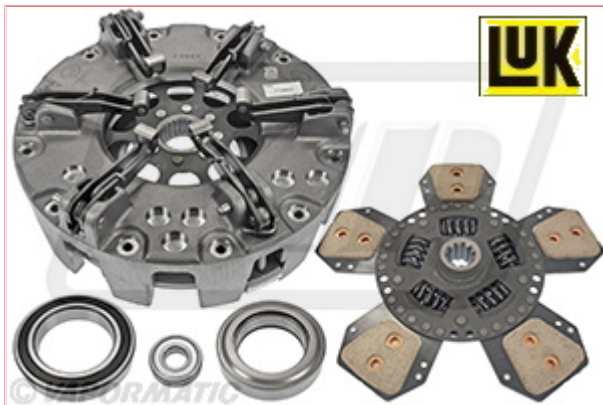

## VPG6865 Clutch Kit LUK

**Part No:** VPG6865

**Price:** £691.41 (exc VAT) | £829.69 (inc VAT)

### Specifications

VPG6865 Clutch Kit LUK

Manufacture type LuK

Main assembly VPG1153

Main drive plate VPG3028

PTO drive plate VPG3047

Thrust bearing VPG5292 & VPG5270

Pilot bearing VPG5315