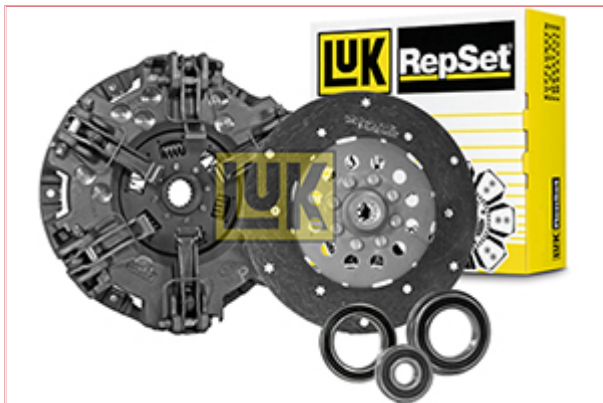

VPG7344 Clutch Kit 625141910

Part No: VPG7344

Price: £833.56 (exc VAT) | £1000.27 (inc VAT)

Specifications

VPG7344 Clutch Kit 625141910

Size Dual 250/250

Manufacture LuK

Main assembly VPG1825, Diaphragm spring

Main drive plate VPG2607, Organic, Torsion damper, 31x35mm, 18 splines

PTO drive plate VPG2608, Organic, Rigid, 19x22mm, 13 splines

Thrust bearing VPG5294, 90x50x22mm & VPG5310, 100x65x18mm

Pilot bearing VPG5288, 47x17x14mm