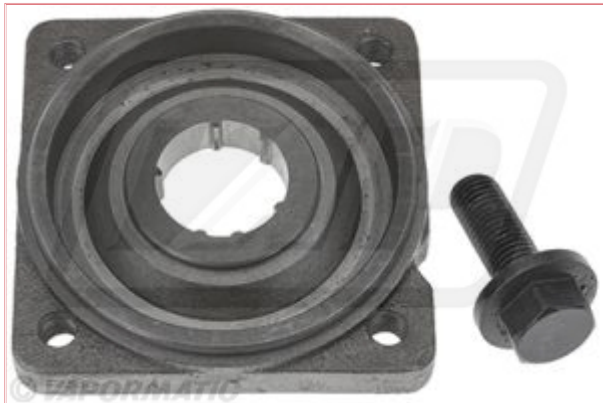

## VPL4014 Drive Hub

**Part No:** VPL4014

**Price:** £85.77 (exc VAT) | £102.92 (inc VAT)

### Specifications

VPL4014 Drive Hub

This fits the following models :

525,530,535,625,630,635,730,735,830,835,910,915,920,925,926,930,935,936 and 945.