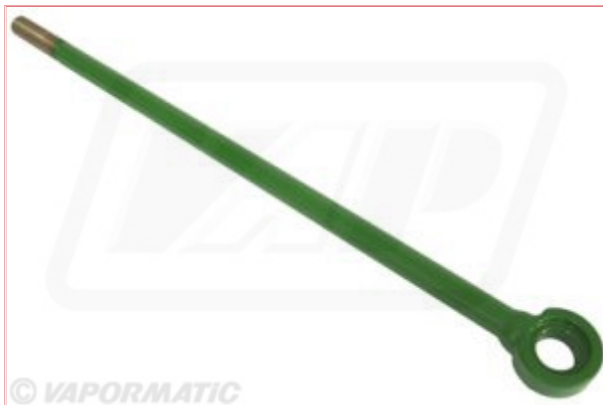

VPL4459 - Tube Lift Arm

Part No: VPL4459

Price: £35.41 (exc VAT) | £42.49 (inc VAT)

Specifications

VPL4459 - Tube Lift Arm

Lift Rod Pipe 20mm

Length: 560mm

Pipe Eyelet: 25mm

Thread Dia. 25mm

OEM: AL170951