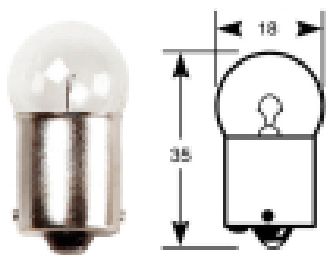

RB245S - Bulb Side & Tail
(Tubular) R10W

Part No:
RB245S
Price:
£1.09 (exc
VAT)
£1.31 (inc
VAT)