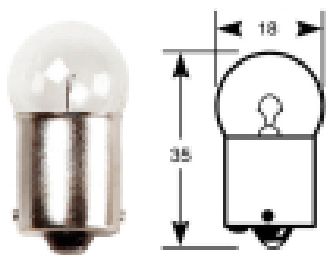

## VPM3717 - Rear L/H Lamp (c/w Bulbs)

**Part No:** VPM3717

**Price:** £16.71 (exc VAT) | £20.05 (inc VAT)

### Specifications

VPM3717 - Rear L/H Lamp (c/w Bulbs)

Rear L/H lamp. Suitable for Deutz, JD, Kubota & Renault applications.

Complete with Bulbs. 1 X RB245, 2 X RB382.

Uses VPM3791 replacement lens.

### Optional Extras

RB245S - Bulb Side & Tail  
(Tubular) R10W

**Part No:**  
RB245S  
**Price:**  
£1.09 (exc  
VAT)  
£1.31 (inc  
VAT)

RB382 - Bulb 12V 21W Stop /  
Flasher Bulb

**Part No:**  
RB382  
**Price:**  
£1.09 (exc  
VAT)  
£1.31 (inc  
VAT)