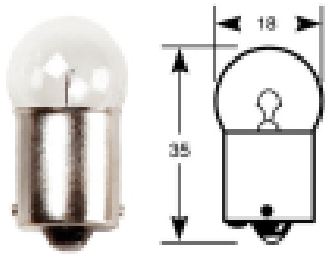

VPM3717 - Rear L/H Lamp (c/w Bulbs)

Part No: VPM3717

Price: £16.71 (exc VAT) | £20.05 (inc VAT)

Specifications

VPM3717 - Rear L/H Lamp (c/w Bulbs)

Rear L/H lamp. Suitable for Deutz, JD, Kubota & Renault applications.

Complete with Bulbs. 1 X RB245, 2 X RB382.

Uses VPM3791 replacement lens.

Optional Extras

RB245S - Bulb Side & Tail
(Tubular) R10W

Part No:
RB245S
Price:
£1.09 (exc
VAT)
£1.31 (inc
VAT)

RB382 - Bulb 12V 21W Stop /
Flasher Bulb