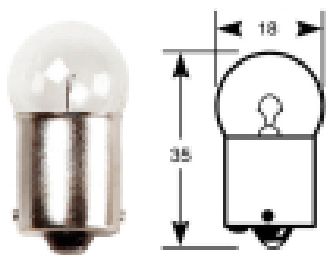

VPM3718 - Rear R/H Lamp (c/w Bulbs)

Part No: VPM3718

Price: £17.99 (exc VAT) | £21.59 (inc VAT)

Specifications

VPM3718 - Rear R/H Lamp (c/w Bulbs)

Rear R/H lamp. Suitable for Deutz, JD, Kubota & Renault applications.

Complete with Bulbs. 1 X RB245, 2 X RB382.

Uses VPM3792 replacement lens.

Optional Extras

RB245S - Bulb Side & Tail
(Tubular) R10W

Part No:
RB245S
Price:
£1.09 (exc
VAT)
£1.31 (inc
VAT)

RB382 - Bulb 12V 21W Stop /
Flasher Bulb