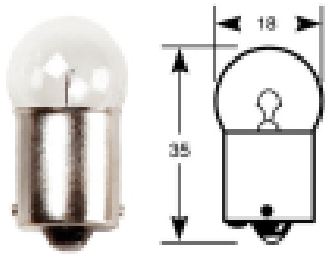

VPM3718 - Rear R/H Lamp (c/w Bulbs)

Part No: VPM3718

Price: £17.99 (exc VAT) | £21.59 (inc VAT)

Specifications

VPM3718 - Rear R/H Lamp (c/w Bulbs)

Rear R/H lamp. Suitable for Deutz, JD, Kubota & Renault applications.

Complete with Bulbs. 1 X RB245, 2 X RB382.

Uses VPM3792 replacement lens.

Optional Extras

RB245S - Bulb Side & Tail
(Tubular) R10W

Part No:
RB245S
Price:
£1.09 (exc
VAT)
£1.31 (inc
VAT)

RB382 - Bulb 12V 21W Stop /
Flasher Bulb