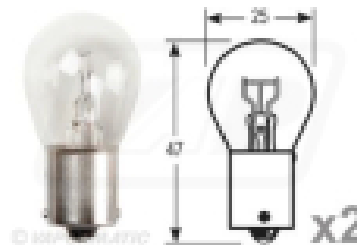

84 x 84mm size x 51mm depth

Amber flasher. White side light.

Use with 1 x VLC0382, 1 x VLC0239 bulb.

Lens not sold separately.

Replaces VPM3715

OEM:

Case IH / International Harvester K965602, 3121089R91, K303719, 44906471

VLC0207 - Bulb (2 per pack) - 12v
5w (BLB207)

Part No:
VLC0207
Price:
£0.84 (exc
VAT)
£1.01 (inc
VAT)

VLC0382 Bulb 12v 21w (2 per
pack) (BLB382)

Part No:
VLC0382
Price:
£1.09 (exc
VAT)
£1.31 (inc
VAT)