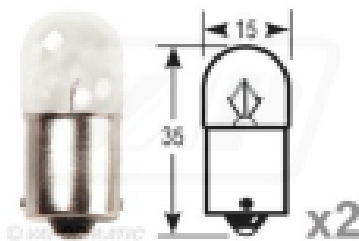

John Deere AL58739

Other OEM:

69/1918-3, 3121089R91, K303719, 2BE003014251, AL58739, 44906471, 3473634M91, 0018203721, 02378698, 04316453, 04365082, 1000075050, 111774, 1872011427, 234481, 237 8698, 2378698, 3372870R21, 431 6453, 4316453, 4365082, 4365082KZ121249, 500246293, 5016001772, 5128523, 5177841, 6001499, 6254412, 6905621, 700-29200, 700/29200, 70029200, 71904420, 722002, 746025,

80418871, 8412695, A0018203721, A4185181A, AL25644, H3121089R91, IH3121099, JD25644AL, JXAL58739,

LA80418871, ME8200, SF44906471, X830.180.032.000, X830.180.034.000, X830180032000, X830180034000

Optional Extras

VLC0207 - Bulb (2 per pack) - 12v
5w (BLB207)

Part No:
VLC0207
Price:
£0.84 (exc
VAT)
£1.01 (inc
VAT)

VLC0382 Bulb 12v 21w (2 per
pack) (BLB382)