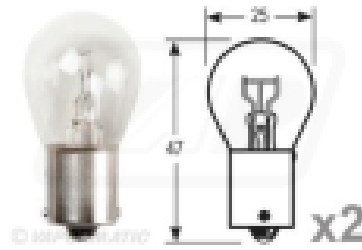

### Specifications

Vapormatic VPM3769 R/H Side Lamp

LP, Super Deluxe, XL Hella type RH Indicator/Side Lamp. Bulbs not supplied. Use with 1 x RB382, 1 x RB207.

Lens not sold separately.

OEM: 3226120R1, 3404746R91, 2BE003182101, 02377450, X830180037000, 04389586, 2377450KZ, 2377450KZ100149, 4389586KZ106549, 6005014056, 25/1918-10, 7701030649, 7700005573, 3226119R1, 6005014057, 02377448

### Optional Extras

VLC0207 - Bulb (2 per pack) - 12v  
5w (BLB207)

**Part No:**  
VLC0207  
**Price:**  
£0.84 (exc  
VAT)  
£1.01 (inc  
VAT)

VLC0382 Bulb 12v 21w (2 per  
pack) (BLB382)

**Part No:**  
VLC0382  
**Price:**  
£1.09 (exc  
VAT)  
£1.31 (inc  
VAT)