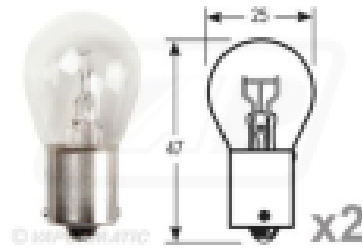

VPM3769 - R/H Side Lamp

Part No: VPM3769

Price: £25.84 (exc VAT) | £31.01 (inc VAT)

Specifications

Vapormatic VPM3769 R/H Side Lamp

LP, Super Deluxe, XL Hella type RH Indicator/Side Lamp. Bulbs not supplied. Use with 1 x RB382, 1 x RB207.

Lens not sold separately.

Optional Extras

VLC0207 - Bulb (2 per pack) - 12v
5w (BLB207)

Part No:
VLC0207
Price:
£0.83 (exc
VAT)
£1.00 (inc
VAT)

VLC0382 Bulb 12v 21w (2 per
pack) (BLB382)

Part No:
VLC0382
Price:
£1.13 (exc
VAT)
£1.36 (inc
VAT)