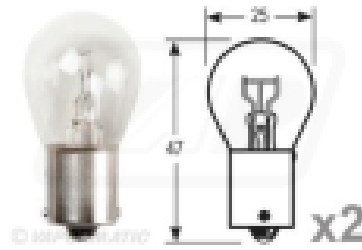

VPM3769 - R/H Side Lamp

Part No: VPM3769

Price: £26.36 (exc VAT) | £31.63 (inc VAT)

Specifications

Vapormatic VPM3769 R/H Side Lamp

LP, Super Deluxe, XL Hella type RH Indicator/Side Lamp. Bulbs not supplied. Use with 1 x RB382, 1 x RB207.

Optional Extras

VLC0207 - Bulb (2 per pack) - 12v
5w (BLB207)

Part No:
VLC0207
Price:
£0.84 (exc
VAT)
£1.01 (inc
VAT)

VLC0382 Bulb 12v 21w (2 per
pack) (BLB382)

Part No:
VLC0382
Price:
£1.09 (exc
VAT)
£1.31 (inc
VAT)