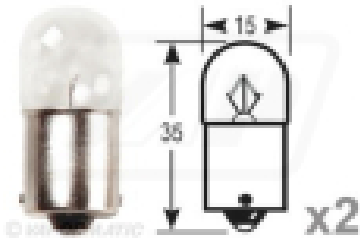

VPM3769 - R/H Side Lamp

Part No: VPM3769

Price: £25.84 (exc VAT) | £31.01 (inc VAT)

Specifications

Vapormatic VPM3769 R/H Side Lamp

LP, Super Deluxe, XL Hella type RH Indicator/Side Lamp. Bulbs not supplied. Use with 1 x RB382, 1 x RB207.

Lens not sold separately.

Optional Extras

VLC0207 - Bulb (2 per pack) - 12v
5w (BLB207)

Part No:
VLC0207
Price:
£0.83 (exc
VAT)
£1.00 (inc
VAT)

VLC0382 Bulb 12v 21w (2 per
pack) (BLB382)

Part No:
VLC0382
Price:
£1.13 (exc
VAT)
£1.36 (inc
VAT)