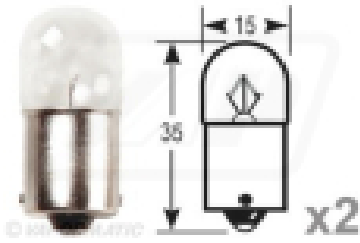

VLC0207 - Bulb (2 per pack) - 12v
5w (BLB207)

Part No:
VLC0207
Price:
£0.84 (exc
VAT)
£1.01 (inc
VAT)

VLC0382 Bulb 12v 21w (2 per
pack) (BLB382)