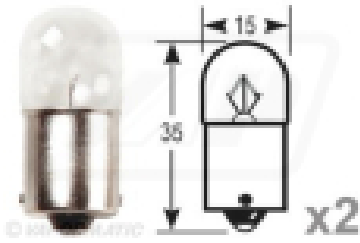

### Specifications

Vapormatic VPM3769 R/H Side Lamp

LP, Super Deluxe, XL Hella type RH Indicator/Side Lamp. Bulbs not supplied. Use with 1 x RB382, 1 x RB207.

Lens not sold separately.

OEM: 3226120R1, 3404746R91, 2BE003182101, 02377450, X830180037000, 04389586, 2377450KZ, 2377450KZ100149, 4389586KZ106549, 6005014056, 25/1918-10, 7701030649, 7700005573, 3226119R1, 6005014057, 02377448

### Optional Extras

VLC0207 - Bulb (2 per pack) - 12v  
5w (BLB207)

**Part No:**  
VLC0207  
**Price:**  
£0.84 (exc  
VAT)  
£1.01 (inc  
VAT)

VLC0382 Bulb 12v 21w (2 per  
pack) (BLB382)

**Part No:**  
VLC0382  
**Price:**  
£1.09 (exc  
VAT)  
£1.31 (inc  
VAT)