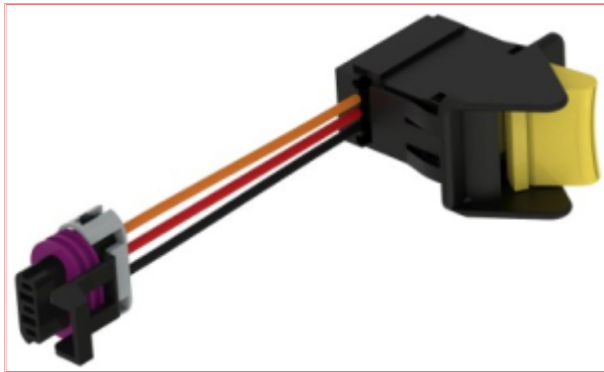

Carpenter Goodwin
31 Bridge St
Leominster
Herefordshire
HR6 8DU
01568 616266
www.carpentergoodwin.co.uk

VPM6267 PTO Engagement Switch

Part No: VPM6267

Price: £66.06 (exc VAT) | £79.27 (inc VAT)

Specifications

VPM6267 PTO Engagement Switch

PTO Front Control Switch

PTO Front Control Switch John Deere W/O Command Arm

OEM: RE160961