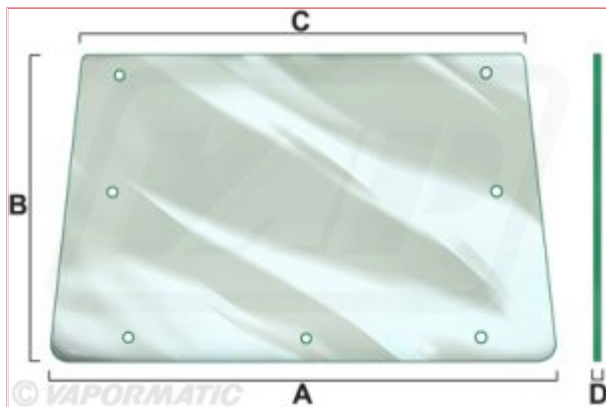

VPM7048 Cab glass - Rear Window

Part No: VPM7048

Price: £79.72 (exc VAT) | £95.66 (inc VAT)

Specifications

VPM7048 Cab glass - Rear Window

Glass type Tinted

A 1205mm

B 735mm

C 1020mm

D 5mm