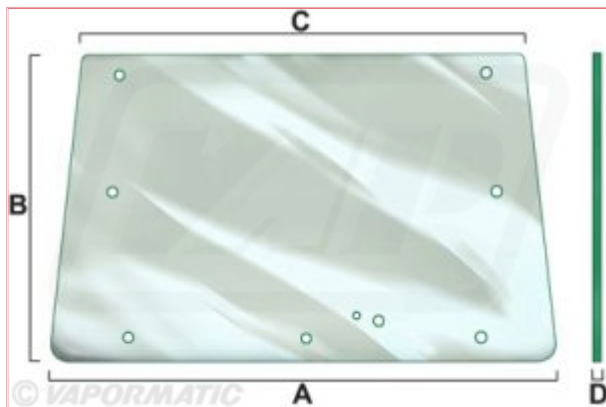

VPM7057 Cab glass - Rear Window

Part No: VPM7057

Price: £72.74 (exc VAT) | £87.29 (inc VAT)

Specifications

VPM7057 Cab glass - Rear Window

Glass type Tinted

A 1205mm

B 735mm

C 1020mm