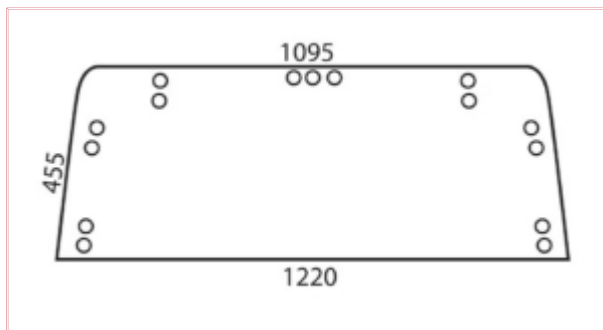

VPM7129 Cab Glass - Rear Upper Window - Tinted - 15 Holes

Part No: VPM7129

Price: £50.72 (exc VAT) | £60.86 (inc VAT)

Specifications

VPM7129 - Cab glass - Rear Upper Window - 15 Holes

Rear window/ Super Q Tinted

For dimensions key see image:

A: 1218mm

B: 450mm

C: 1080mm

D: 4mm

OEM: 83952034, E4NN9442006AA, D6794, 24/4072-19