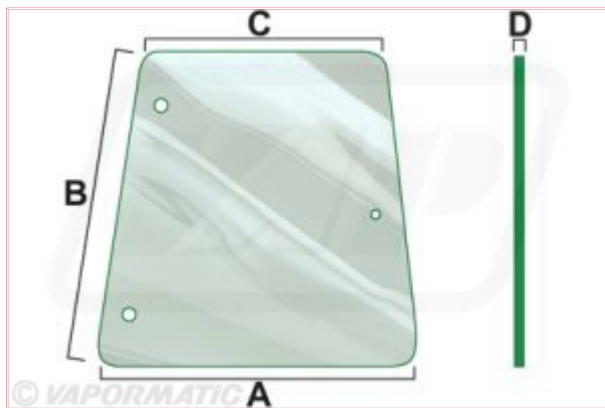

VPM7153 - Cab glass - Left & Right Hand Side Window

Part No: VPM7153

Price: £29.22 (exc VAT) | £35.06 (inc VAT)

Specifications

VPM7153 - Cab glass - Left & Right Hand Side Window

RH Side window/ Hi-line, Lo-profile to B18008

Type: Clear

A: 595mm

B: 580mm

C: 445mm

D: 5mm