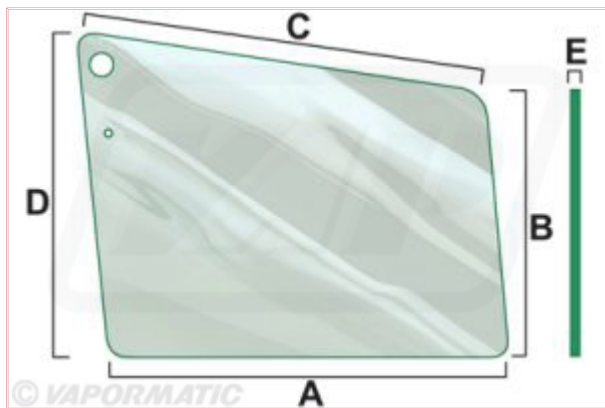

VPM7155 - Cab Glass L/H & R/H Upper Door Window

Part No: VPM7155

Price: £33.26 (exc VAT) | £39.91 (inc VAT)

Specifications

VPM7155 - Cab Glass L/H & R/H Upper Door Window

RH Upper door window/ Hi-line, Lo-profile

Type: Clear

A: 780mm

B: 500mm

C: 805mm

D: 615mm

E: 5mm