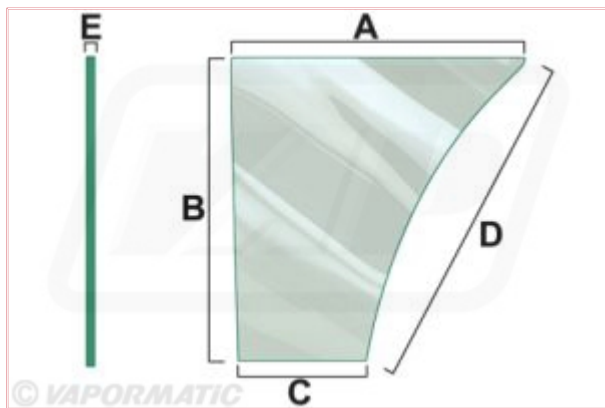

## VPM7156 - Cab glass - Lower door window L/H & R/H

**Part No:** VPM7156

**Price:** £32.62 (exc VAT) | £39.14 (inc VAT)

### Specifications

VPM7156 - Cab glass - Left & Right Hand

RH Lower door window/ Hi-line, Lo-profile to N11005

Type: Clear

A: 610mm

B: 400mm

C: 325mm

D: 480mm

E: 5mm