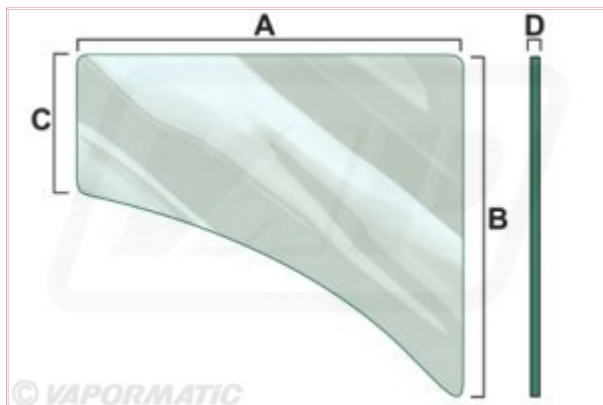

VPM7157 - Cab Glass L/H & R/H Lower Door Window

Part No: VPM7157

Price: £26.49 (exc VAT) | £31.79 (inc VAT)

Specifications

VPM7157 - Cab Glass L/H & R/H Lower Door Window

RH Lower door window/ Hi-line, Lo-profile from N11006

Type: Clear

A: 655mm

B: 610mm

C: 260mm

D: 5mm

Equivalent to 3477778M1 - Massey Ferguson