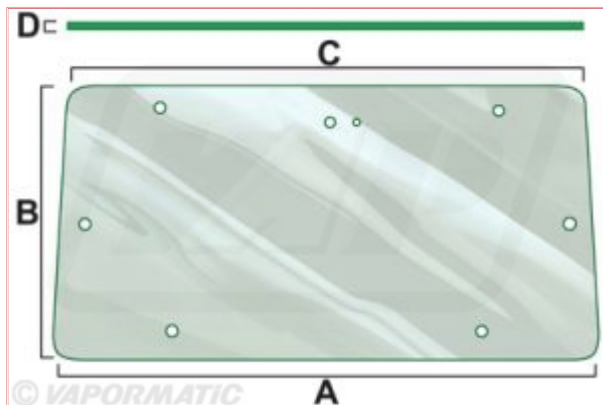

VPM7159 - Cab Glass Rear Window

Part No: VPM7159

Price: £52.70 (exc VAT) | £63.24 (inc VAT)

Specifications

VPM7159 - Cab Glass Rear Window

Rear window/ Forestry, Hi-line, Lo-profile from N11006

Type: Clear

A: 1220mm

B: 590mm

C: 1120mm

D: 6mm

Equivalent to 3477716M1 - Massey Ferguson