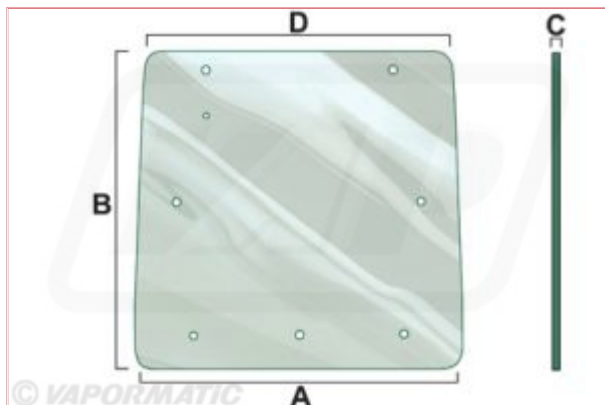

VPM7160 - Cab Glass - Rear Window

Part No: VPM7160

Price: £86.73 (exc VAT) | £104.08 (inc VAT)

Specifications

VPM7160 - Cab Glass - Rear Window

A: 940mm

B: 895mm

C: 6mm

D: 895mm