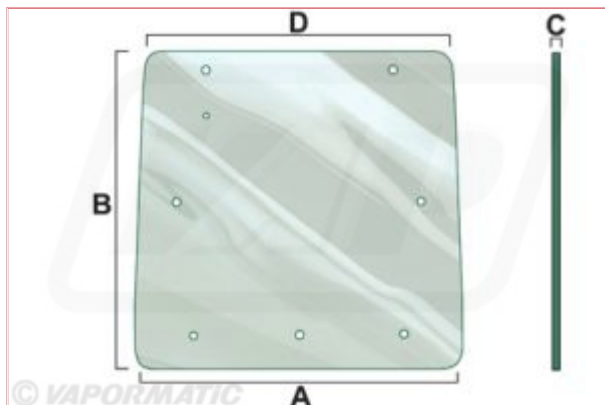

## VPM7160 - Cab Glass - Rear Window

**Part No:** VPM7160

**Price:** £86.73 (exc VAT) | £104.08 (inc VAT)

### Specifications

VPM7160 - Cab Glass - Rear Window

A: 940mm

B: 895mm

C: 6mm

D: 895mm