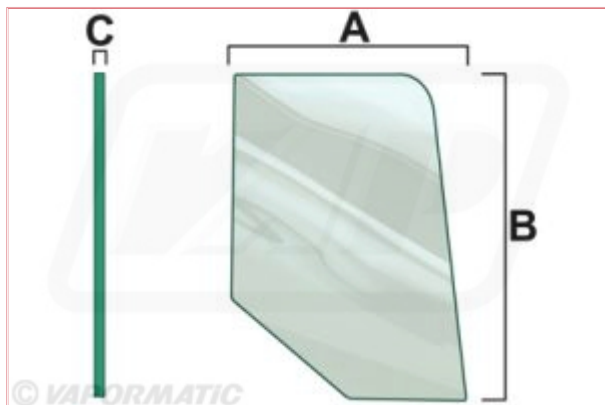

VPM7166 - Door Glass L Cab

Part No: VPM7166

Price: £50.05 (exc VAT) | £60.06 (inc VAT)

Specifications

VPM7166 - Right Hand Upper Door Clear Glass L Cab Flat

See image for dimensions key:

A: 670mm

B: 912mm

C: 330mm

D: 430mm

E: 640mm

F: 5mm

OEM:

1500610C1, 1500610C2, MC1500610C2