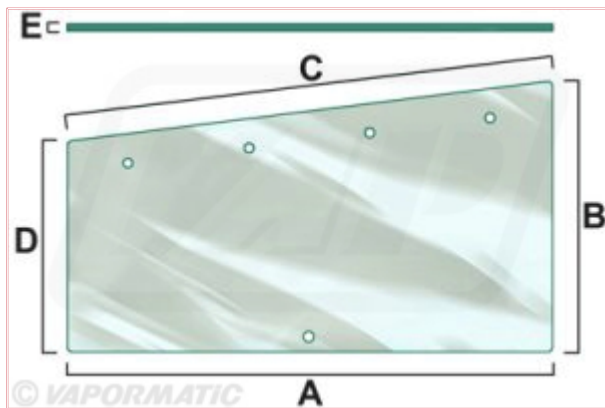

VPM7170 - Cab Glass L/H & R/H Side Window L Cab

Part No: VPM7170

Price: £54.71 (exc VAT) | £65.65 (inc VAT)

Specifications

VPM7170 - Cab Clear Glass L/H & R/H Side Window L Cab

A: 631mm

B: 620mm

C: 647mm

D: 477mm

E: 5mm

OEM: 1328550C1, MC1328550C1