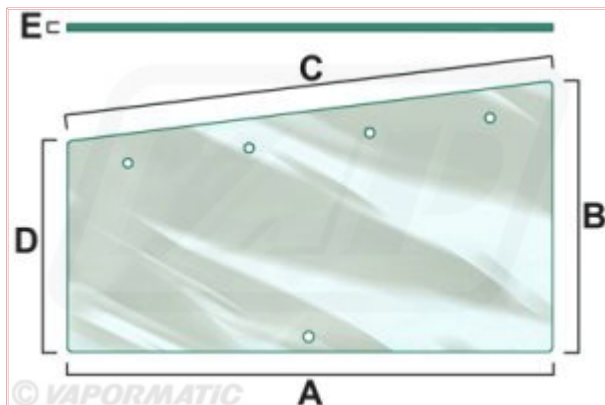

VPM7170 - Cab Glass L/H & R/H Side Window L Cab

Part No: VPM7170

Price: £54.71 (exc VAT) | £65.65 (inc VAT)

Specifications

VPM7170 - Cab Clear Glass L/H & R/H Side Window L Cab

A: 631mm

B: 620mm

C: 647mm

D: 477mm

E: 5mm

OEM: 1328550C1, MC1328550C1