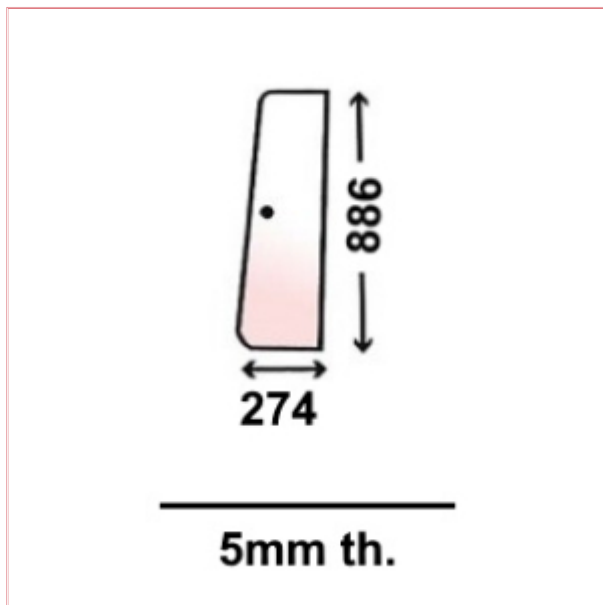

VPM7173 Door Glass Front XL Cab

Part No: VPM7173

Price: £45.50 (exc VAT) | £54.60 (inc VAT)

Specifications

VPM7173 - Door Glass Front XL Cab 1 Hole

RH Upper door window/ XL Door glass front Tinted glass

See image for dimensions key:

Type: Tinted

A: 886mm

B: 274mm

C: 5mm

OEM: 3233053R1, 3233053R2, MC3233053R2, D7013, 25/4026-2

Optional Extras

VLB4276 - RTV Acetoxy Gasket
Silicone Sealant 80ml

Part No: