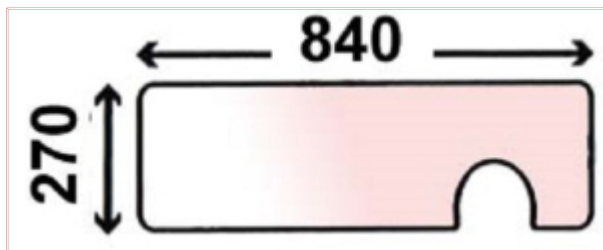

VPM7177 - Lower Rear Window Glass XL Cab with cut out

Part No: VPM7177

Price: £34.36 (exc VAT) | £41.23 (inc VAT)

Specifications

VPM7177 - Lower Rear Window Glass with cut out - Tinted Glass

A: 836mm

B: 271mm

C: 110mm

D: 141mm

E: 585mm

F: 5mm

OEM: 1500941C1, D7019, 25/4073-15