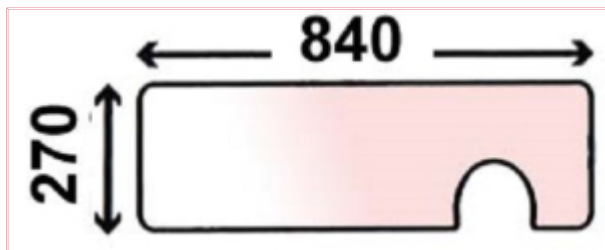

VPM7177 - Lower Rear Window Glass XL Cab with cut out

Part No: VPM7177

Price: £34.36 (exc VAT) | £41.23 (inc VAT)

Specifications

VPM7177 - Lower Rear Window Glass with cut out - Tinted Glass

A: 836mm

B: 271mm

C: 110mm

D: 141mm

E: 585mm

F: 5mm

OEM: 1500941C1, D7019, 25/4073-15