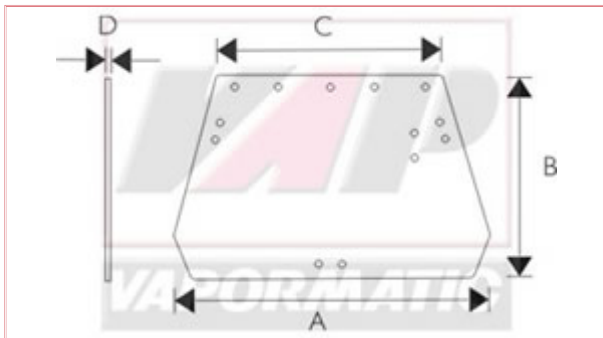

VPM7203 - Cab glass - Rear Window

Part No: VPM7203

Price: £91.20 (exc VAT) | £109.44 (inc VAT)

Specifications

VPM7203 - Cab glass - Rear Window

A: 1270mm

B: 830mm

C: 1134mm

D: 6mm