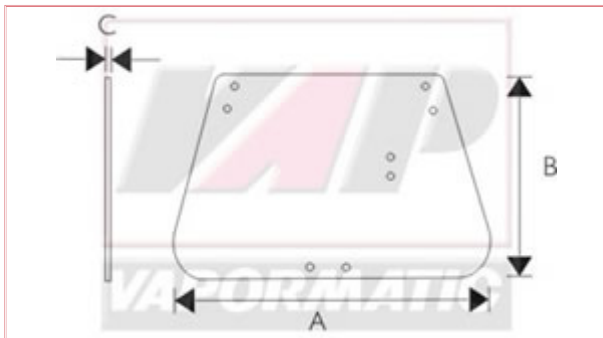

VPM7209 - Cab glass - Rear Window

Part No: VPM7209

Price: £99.57 (exc VAT) | £119.48 (inc VAT)

Specifications

VPM7209 - Cab glass - Rear Window

A: 1265mm

B: 828mm

C: 6mm