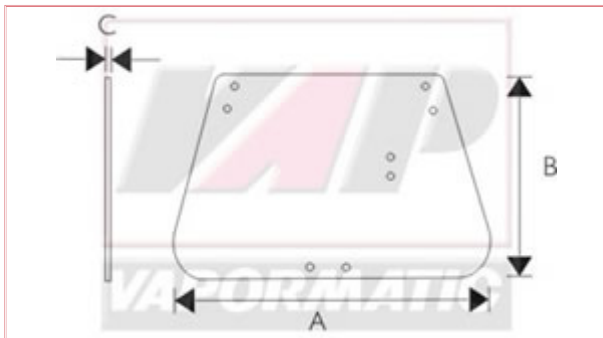

VPM7209 - Cab glass - Rear Window

Part No: VPM7209

Price: £98.70 (exc VAT) | £118.44 (inc VAT)

Specifications

VPM7209 - Cab glass - Rear Window

A: 1265mm

B: 828mm

C: 6mm