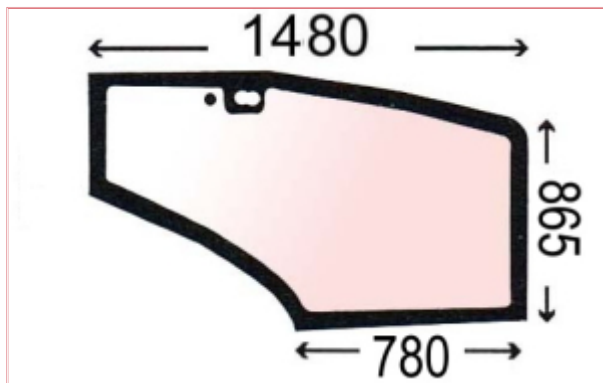

## VPM7340 - Left Hand Door Window

**Part No:** VPM7340

**Price:** £191.20 (exc VAT) | £229.44 (inc VAT)

### Specifications

VPM7340 - Left Hand Door Window - 2 Holes - Curved Tinted

OEM Reference: 820000396

A = 1480MM

B = 865MM

C = 780MM

D = 5MM

OEM 82000396, 4020-15A, 402015A