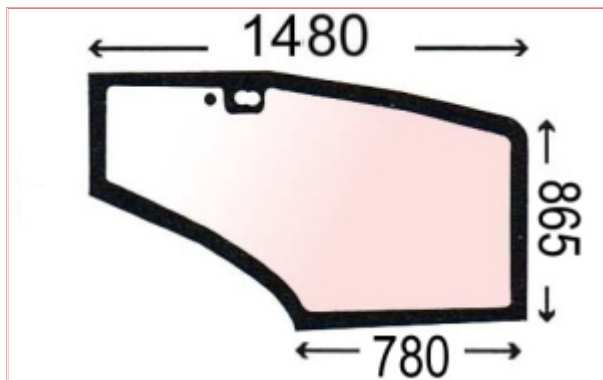

VPM7340 - Left Hand Door Window

Part No: VPM7340

Price: £191.20 (exc VAT) | £229.44 (inc VAT)

Specifications

VPM7340 - Left Hand Door Window - 2 Holes - Curved Tinted

OEM Reference: 820000396

A = 1480MM

B = 865MM

C = 780MM

D = 5MM

OEM 82000396, 4020-15A, 402015A