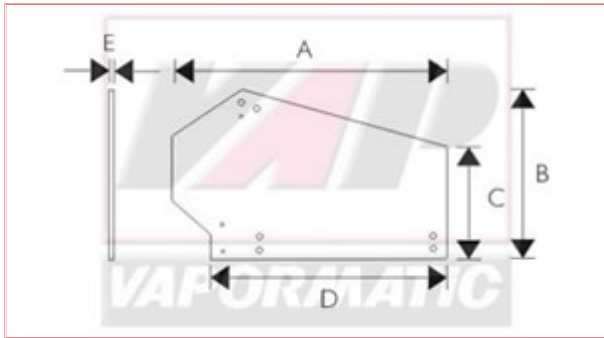

Left Hand Door Window

Part No: VPM7347

Price: £117.65 (exc VAT) | £141.18 (inc VAT)

Specifications

BLACK CAB - 9 Hole.