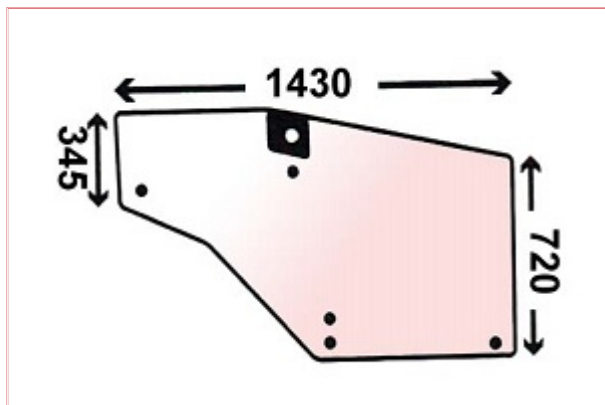

VPM7352 Left Hand Door Glass

Part No: VPM7352

Price: £218.57 (exc VAT) | £262.28 (inc VAT)

Specifications

VPM7352 Left Hand Door Glass

LP Cab