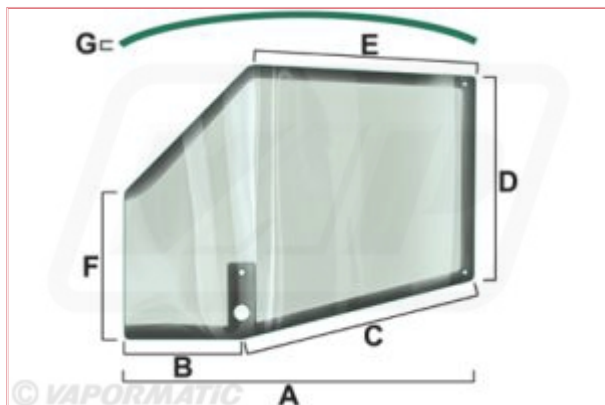

VPM7356 Right Hand Upper Door Glass

Part No: VPM7356

Price: £148.50 (exc VAT) | £178.20 (inc VAT)

Specifications

VPM7356 Right Hand Upper Door Glass

Glass type: Curved

A 1136mm

B 390mm

C 745mm

D 690mm

E 720mm

F 485mm

G 5mm