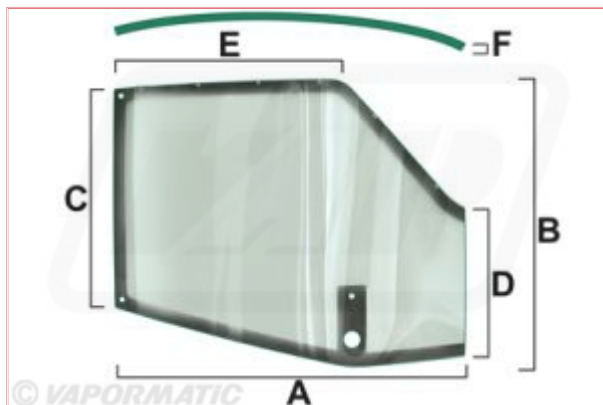

## VPM7357 - Left Hand Upper Door Window

**Part No:** VPM7357

**Price:** £169.67 (exc VAT) | £203.60 (inc VAT)

### Specifications

VPM7357 - Left Hand Upper Door Window

See image key for dimensions:

Glass type - Curved

A: 1112mm

B: 880mm

C: 688mm

D: 480mm

E: 710mm

F: 5mm

Equivalents:

A-248724A1 - A & I

248724A1 - Case International