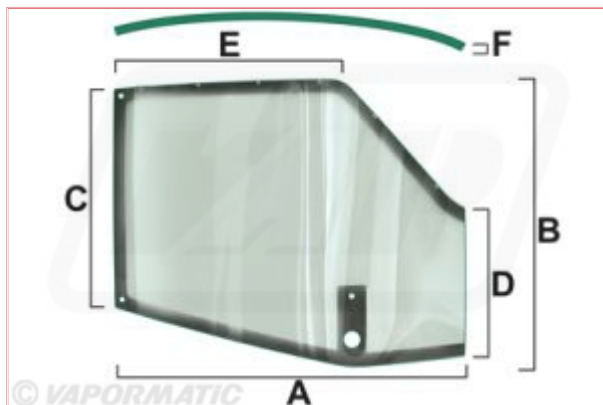

VPM7357 - Left Hand Upper Door Window

Part No: VPM7357

Price: £169.67 (exc VAT) | £203.60 (inc VAT)

Specifications

VPM7357 - Left Hand Upper Door Window

See image key for dimensions:

Glass type - Curved

A: 1112mm

B: 880mm

C: 688mm

D: 480mm

E: 710mm

F: 5mm

Equivalents:

A-248724A1 - A & I

248724A1 - Case International