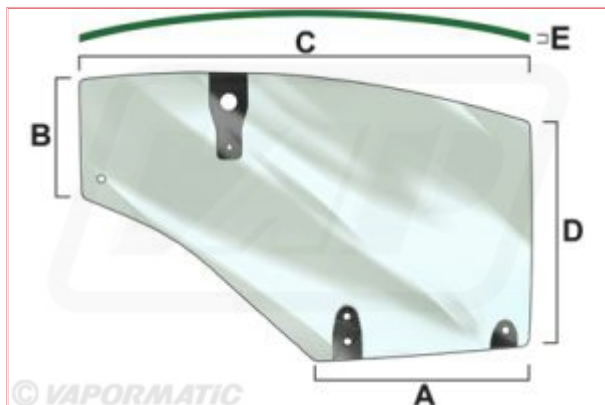

VPM7362 Left Hand Door Window

Part No: VPM7362

Price: £179.21 (exc VAT) | £215.05 (inc VAT)

Specifications

VPM7362 Left Hand Door Window

Glass type Curved

A 710mm

B 360mm

C 1420mm

D 735mm

E 6mm

OEM: 192003A6