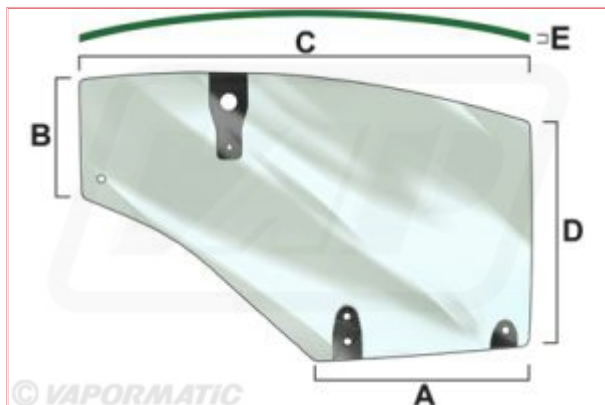

## VPM7362 Left Hand Door Window

**Part No:** VPM7362

**Price:** £179.21 (exc VAT) | £215.05 (inc VAT)

### Specifications

VPM7362 Left Hand Door Window

Glass type Curved

A 710mm

B 360mm

C 1420mm

D 735mm

E 6mm