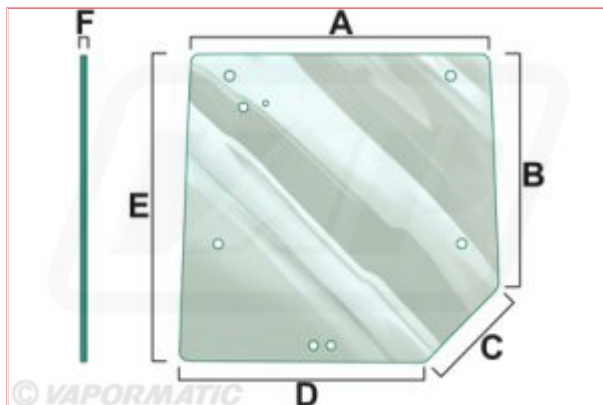

VPM7365 - Rear Window

Part No: VPM7365

Price: £115.01 (exc VAT) | £138.01 (inc VAT)

Specifications

VPM7365 - Rear Window

See image key for dimensions:

A: 780mm

B: 590mm

C: 270mm

D: 650mm

E: 787mm

F: 5mm