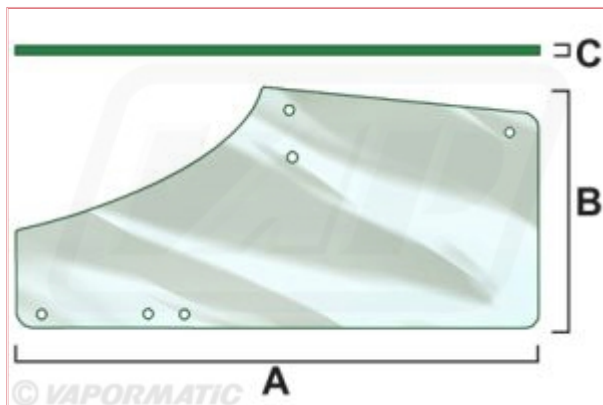

VPM7368 - Left Hand Door Window 6 Holes

Part No: VPM7368

Price: £109.09 (exc VAT) | £130.91 (inc VAT)

Specifications

VPM7368 - Left Hand Door Window

6 Holes Green Tint Curved Glass

See image key for size data

A - 1430mm

B - 695mm

C - 6mm

Lower Width 345mm

OEM: L213354, L210073, L169102, L77647, D8185, 26/4039-10, 4039-10, S-L77647

Optional Extras

VPM8151 Door Hinge Glazing
Washer 6 Pack

Part No:
VPM8151