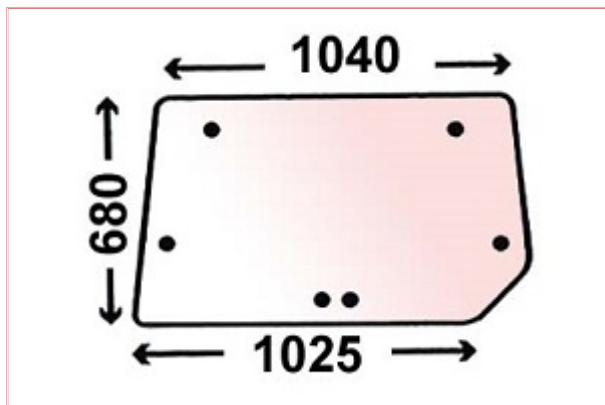

VPM7419 - Rear Window LP Cab

Part No: VPM7419

Price: £99.25 (exc VAT) | £119.10 (inc VAT)

Specifications

VPM7419 - CAB GLASS

A: 1040mm

B: 680mm

C: 1020mm

D: 5mm

Equivalent to 144794A1 - Case International