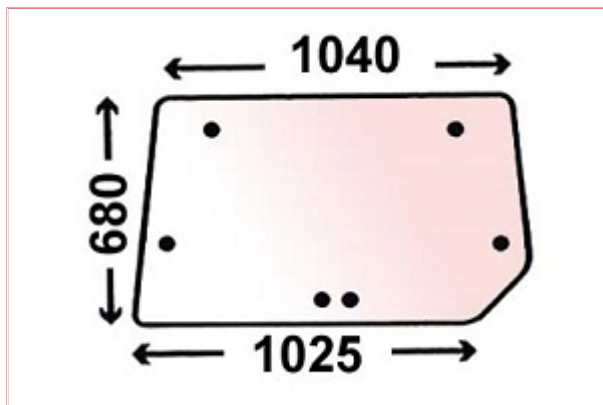

VPM7419 - Rear Window LP Cab

Part No: VPM7419

Price: £99.25 (exc VAT) | £119.10 (inc VAT)

Specifications

VPM7419 - CAB GLASS

A: 1040mm

B: 680mm

C: 1020mm

D: 5mm

Equivalent to 144794A1 - Case International