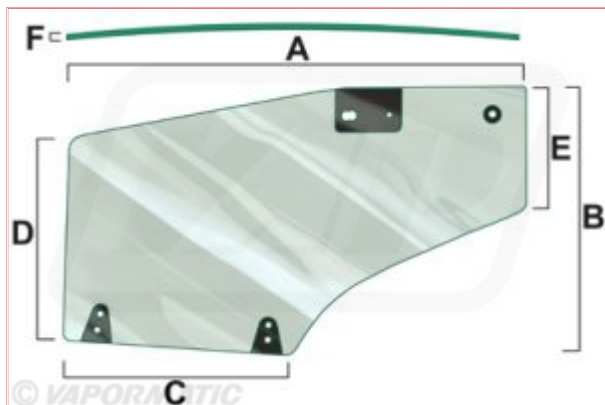

VPM7421 - Door Glass L/H

Part No: VPM7421

Price: £236.57 (exc VAT) | £283.88 (inc VAT)

Specifications

VPM7421 - Door Glass L/H

LH door glass SuperLux With holes for hinge

A: 1520MM

B: 900MM

C: 780MM

D: 680MM

E: 400MM

F: 6MM