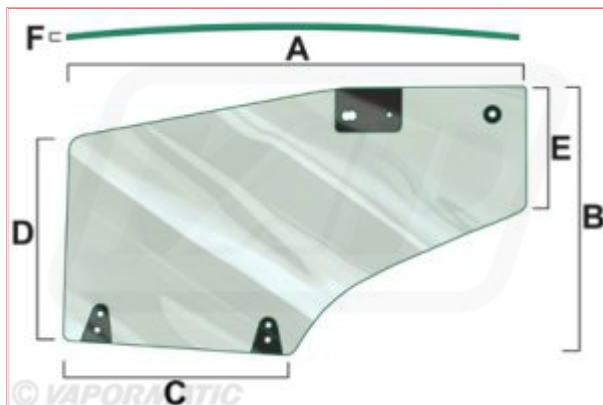

VPM7421 - Door Glass L/H

Part No: VPM7421

Price: £236.57 (exc VAT) | £283.88 (inc VAT)

Specifications

VPM7421 - Door Glass L/H

LH door glass SuperLux With holes for hinge

A: 1520MM

B: 900MM

C: 780MM

D: 680MM

E: 400MM

F: 6MM