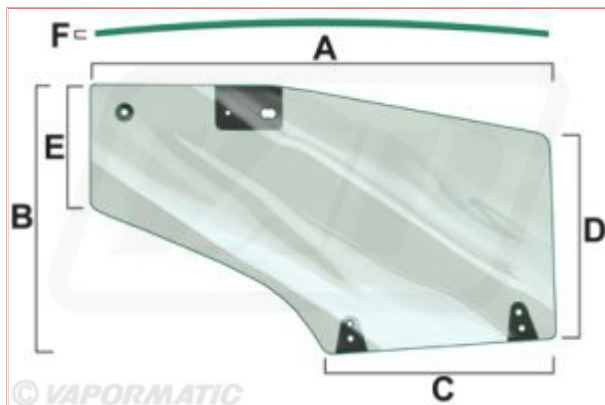

VPM7422 - Door Glass R/H

Part No: VPM7422

Price: £126.53 (exc VAT) | £151.84 (inc VAT)

Specifications

VPM7422 - Door Glass R/H

RH door window/ TL from 1228801 With holes for hinges

A = 1520MM

B = 900MM

C = 780MM

D = 680MM

E = 400MM

F = 6MM