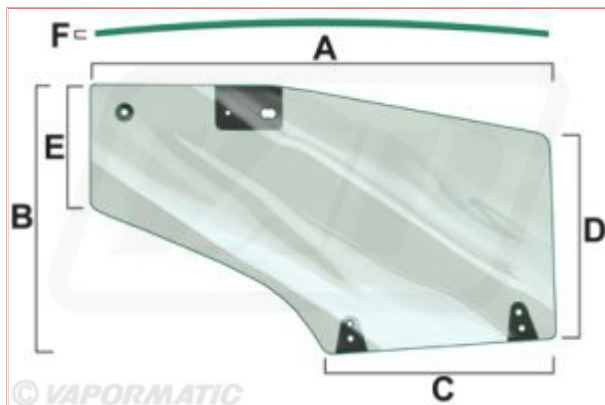

## VPM7422 - Door Glass R/H

**Part No:** VPM7422

**Price:** £126.53 (exc VAT) | £151.84 (inc VAT)

### Specifications

VPM7422 - Door Glass R/H

RH door window/ TL from 1228801 With holes for hinges

A = 1520MM

B = 900MM

C = 780MM

D = 680MM

E = 400MM

F = 6MM