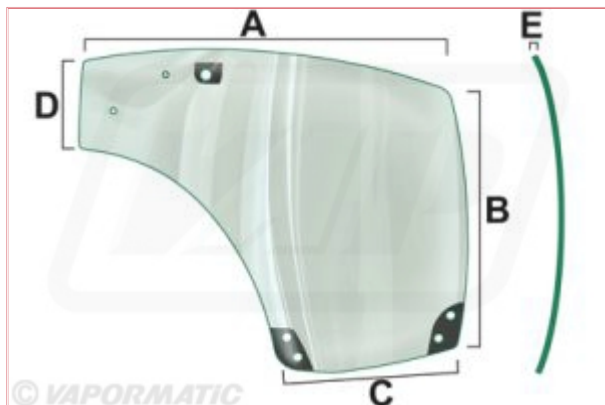

VPM7423 - Door L/H Glass

Part No: VPM7423

Price: £253.84 (exc VAT) | £304.61 (inc VAT)

Specifications

Vapormatic VPM7423 - Door L/H Glass

See image for dimensions key

Type: Tinted

A: 1480mm

B: 1050mm

C: 745mm

D: 370mm

E: 6mm