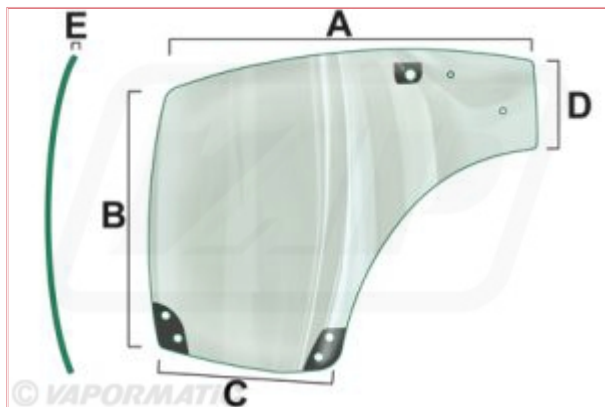

VPM7424 - Door R/H Glass

Part No: VPM7424

Price: £253.84 (exc VAT) | £304.61 (inc VAT)

Specifications

VPM7424 - Door R/H Glass

Only suitable for a fully opening Door and not for the partially opening Door / Side Glass option as the holes are different.

See image for dimensions key

Type: Tinted

A: 1480mm

B: 1050mm

C: 745mm

D: 370mm

E: 6mm