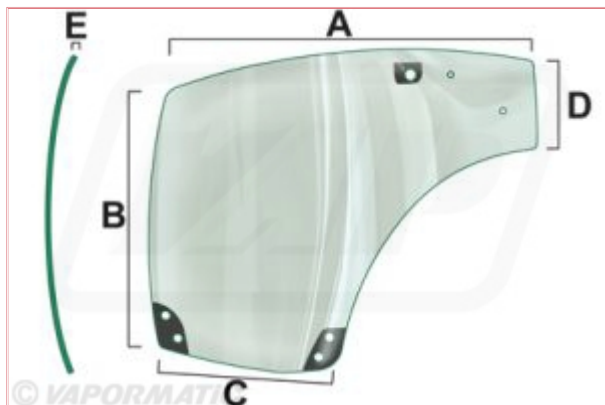

## VPM7424 - Door R/H Glass

**Part No:** VPM7424

**Price:** £253.84 (exc VAT) | £304.61 (inc VAT)

### Specifications

VPM7424 - Door R/H Glass

**Only suitable for a fully opening Door and not for the partially opening Door / Side Glass option as the holes are different.**

See image for dimensions key

Type: Tinted

A: 1480mm

B: 1050mm

C: 745mm

D: 370mm

E: 6mm