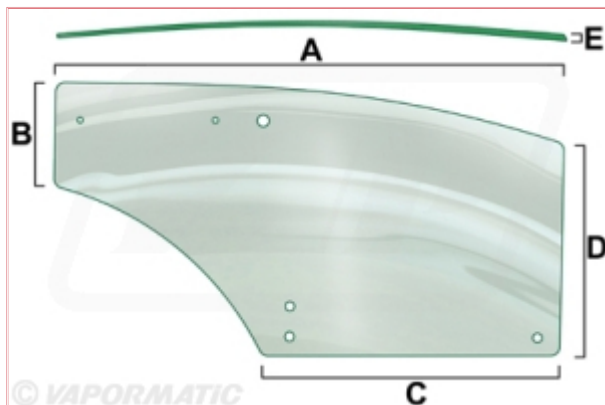

## VPM7426 Left Hand Door Glass

**Part No:** VPM7426

**Price:** £101.21 (exc VAT) | £121.45 (inc VAT)

### Specifications

VPM7426 - Left Hand Door Glass

Glass Type : Clear

A: 1450mm

B : 290mm

C: 835mm

D : 595mm

E: 6mm