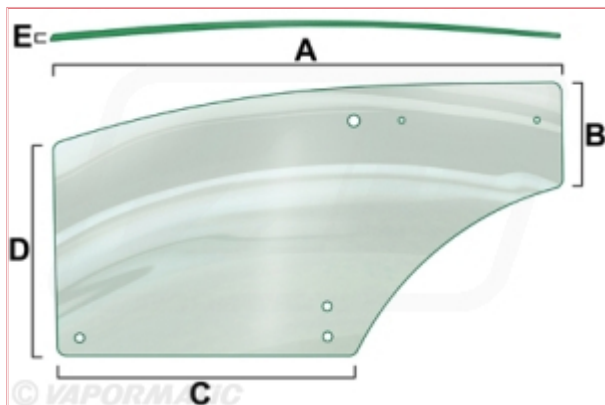

VPM7427 Right Hand Door Glass

Part No: VPM7427

Price: £126.50 (exc VAT) | £151.80 (inc VAT)

Specifications

VPM7427 - Right hand door glass

Glass Type : Clear

A : 1450mm

B : 290mm

C : 835mm

D : 595mm

E : 6mm