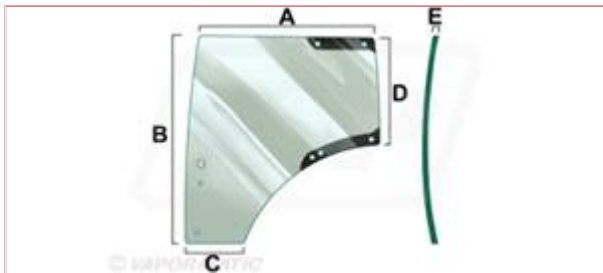

VPM7430 Left Hand Door Glass

Part No: VPM7430

Price: £333.16 (exc VAT) | £399.79 (inc VAT)

Specifications

VPM7430 Left Hand Door Glass

See image for dimensions:

A 1230mm

B 1450mm

C 420mm

D 750mm

E 8mm

OEM: L212967, B43895, L207690