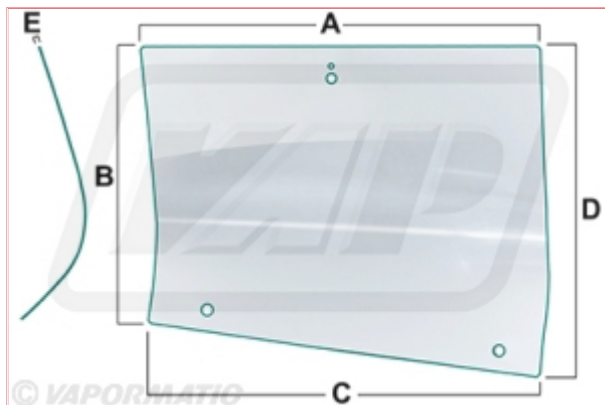

VPM7441 Glass

Part No: VPM7441

Price: £161.47 (exc VAT) | £193.76 (inc VAT)

Specifications

VPM7441 Glass

Glass type Tinted

See picture for dimensions key:

A 765mm

B 630mm

C 760mm

D 470mm

E 5mm