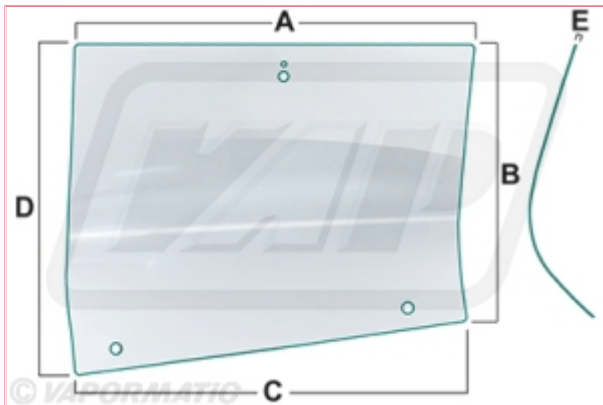

VPM7442 Glass

Part No: VPM7442

Price: £140.84 (exc VAT) | £169.01 (inc VAT)

Specifications

VPM7442 Glass

Glass type Tinted

See picture key for dimensions

A 765mm

B 630mm

C 760mm

D 470mm

E 5mm