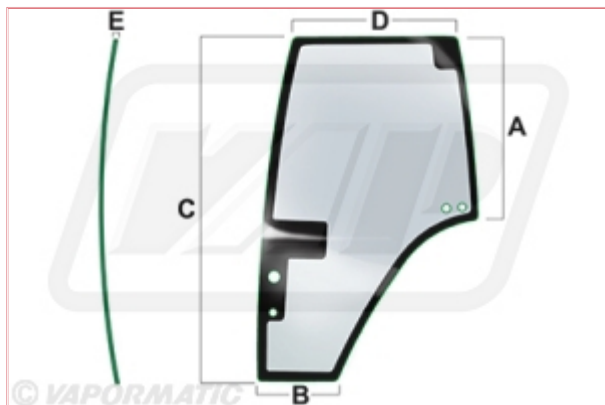

VPM7443 Door Glass

Part No: VPM7443

Price: £248.00 (exc VAT) | £297.60 (inc VAT)

Specifications

VPM7443 Door Glass

See picture for dimensions Key

Glass type Tinted

A 1395mm

B 675mm

E 5mm