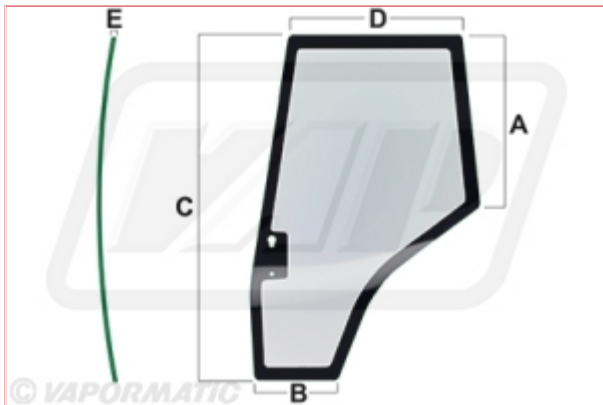

VPM7447 Door Glass L/H

Part No: VPM7447

Price: £298.62 (exc VAT) | £358.34 (inc VAT)

Specifications

VPM7447 Door Glass L/H

See image for key to dimensions:

Glass type Tinted

A 730mm

B 365mm

C 1495mm

D 750mm

E 6mm