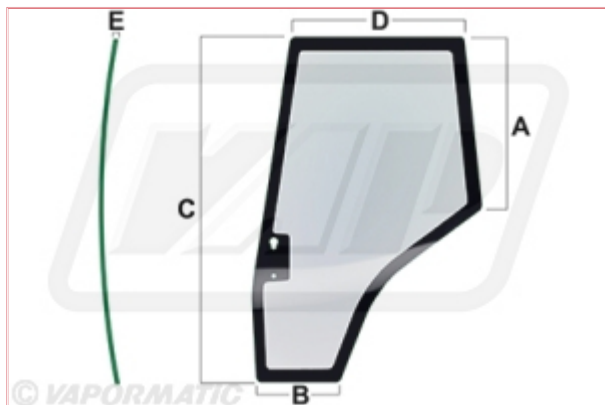

VPM7447 Door Glass L/H

Part No: VPM7447

Price: £304.59 (exc VAT) | £365.51 (inc VAT)

Specifications

VPM7447 Door Glass L/H

See image for key to dimensions:

Glass type Tinted

A 730mm

B 365mm

C 1495mm

D 750mm

E 6mm