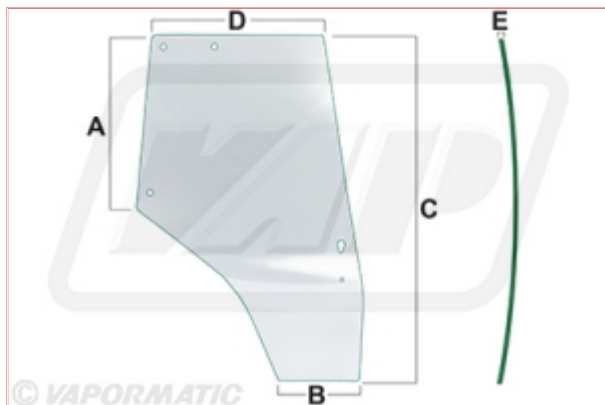

VPM7449 Door Glass

Part No: VPM7449

Price: £248.35 (exc VAT) | £298.02 (inc VAT)

Specifications

VPM7449 Door Glass Replacement Door Glass

See image key for dimensions:

Glass type Tinted

C 1495mm

D 750mm