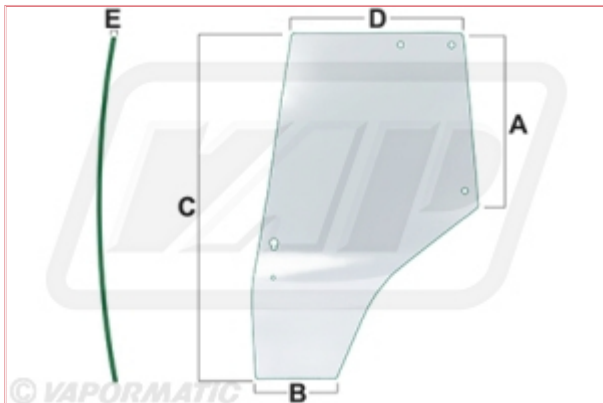

VPM 7450 Door Glass

Part No: VPM7450

Price: £204.41 (exc VAT) | £245.29 (inc VAT)

Specifications

VPM7450 Door Glass

Replacement Door Glass

See image key for dimensions:

C 1495mm

D 750mm

E 6mm