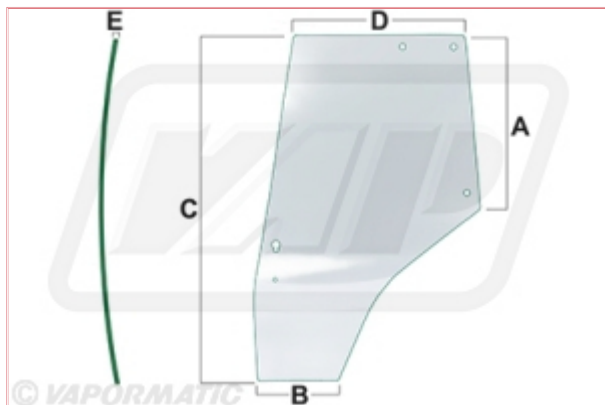

VPM 7450 Door Glass

Part No: VPM7450

Price: £204.41 (exc VAT) | £245.29 (inc VAT)

Specifications

VPM7450 Door Glass

Replacement Door Glass

See image key for dimensions:

C 1495mm

D 750mm

E 6mm